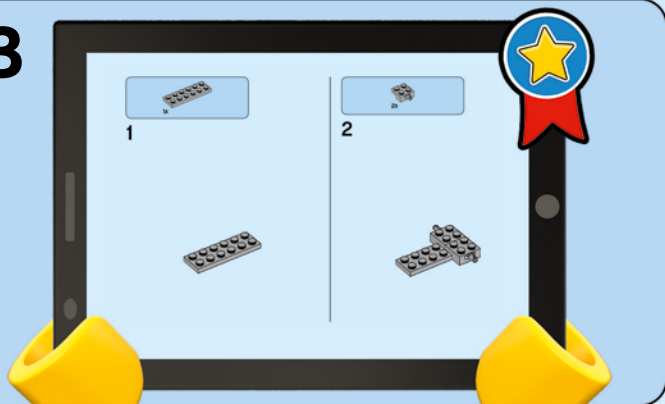

CITY

60219

WARNING: CHOKING HAZARD.
Small parts. Not for children under 3 years.

1

2

3

LEGO.com/apps

Check for compatibility
Vérifier la compatibilité
Comprueba tu compatibilidad